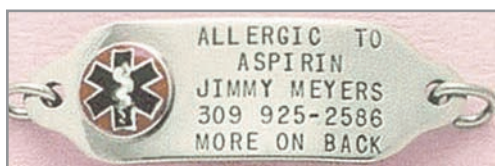

Oneida Nameplate ~ Engraved Medical Jewelry Bracelets

Stainless Steel Bracelet G

Logo in raised red, blue, pink, purple, or engraved
Engraved both sides with up to 5 lines each side. Stainless steel link chain - cut to fit wrist size. Measures 9/16" x 1-3/4" **\$22.95**

Stainless Steel Bracelet H

Logo square in red or blue or round red, blue, purple or pink (or engraved)

Engraved both sides with up to 4 lines each side. Plate is 3/8" x 1-3/4". Stainless steel link chain cut to fit wrist size. Hard fired enameled emblems in red or blue are soldered to the plate. **\$22.95**

Large Stainless Steel Bracelet I

This is a larger bracelet and can be engraved with up to 6 lines on each side. It can also be engraved with the first name only on the front if there is room for the other information on the back. Includes nickel plated steel chain, cut to fit. Plate is 5/8" x 2". Red or blue hard fired enameled logos are soldered to the plate. **\$23.95**

Child Bracelet JR

Logo in raised red, blue, pink or purple, or engraved clear or w/red fill

Comes in stainless steel! Size 7/16" x 1-7/16" (chain cut to wrist size) Up to 4 lines engraving each side. Red or blue emergency medical logos **\$21.95**