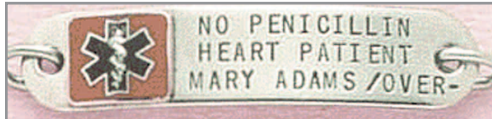

Oneida Nameplate ~ Engraved Medical Jewelry Bracelets

Stainless Steel Bracelet G Red or Blue Emblem

Engraved both sides with up to 5 lines each side. Stainless steel link chain - cut to fit wrist size. Measures 9/16" x 1-3/4" **\$21.95**

Stainless Steel Bracelet H

Engraved both sides with up to 4 lines each side. Plate is 3/8" x 1-3/4". Stainless steel link chain cut to fit wrist size. Hard fired enameled emblems in red or blue are soldered to the plate. **\$21.95**

Large Stainless Steel Bracelet I

This is a larger bracelet and can be engraved with up to 6 lines on each side. It can also be engraved with the first name only on the front if there is room for the other information on the back. Includes nickel plated steel chain, cut to fit. Plate is 5/8" x 2". Red or blue hard fired enameled logos are soldered to the plate. **\$22.95**

Child Bracelet JR

Comes in stainless steel! Size 7/16" x 1-7/16" (chain cut to wrist size) Up to 4 lines engraving each side. Red or blue emergency medical logos **\$21.95**

Beaded Bracelets!

Engraved medical bracelet plates sent without chains so beaded bracelets can be attached. See pricing on order form.