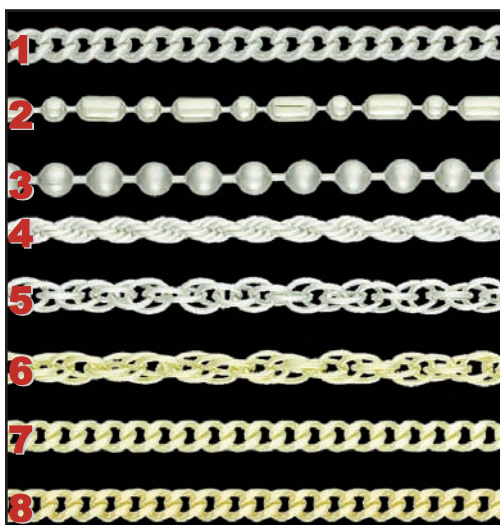

Child/Infant Vinyl Shoe Tags or Pin-On Tags

Brightly colored vinyl to attract attention. Can be engraved with about ten words.

\$6.95 or two for \$13.00

Gold Filled Charm

Logo is engraved on the front and left clear. Black disc on the back has white letters.

If logo wanted in red, **ADD \$1.00.**

Military Style Dog Tag

Includes 24" bead chain, silencer, choice of color and engraving on both sides. Longer chains available. Size with silencer: 1-1/4" x

2-1/8". Bead chain or Link chain, 24" or 27" available. **\$14.95**

Vinyl Wallet Card Item B

Engraved on both sides. Includes transparent card case.

\$11.95 (also available in heavy paper stock, same color & design, with case, filled out: **\$4.95**)

24" Necklace Chains

Most necklaces include chains but if you wish to purchase additional chains, or chains only, prices are:

Bracelet Chains

Bracelet Chains are included with the bracelet plates and are cut to fit your wrist.

Most are heavily plated gold or silver. If you wish to purchase a

bracelet plate without chains (for beaded bracelets) call us for price or go to the beaded bracelets page of our website: www.oneida-medical-jewelry.com/bb.html