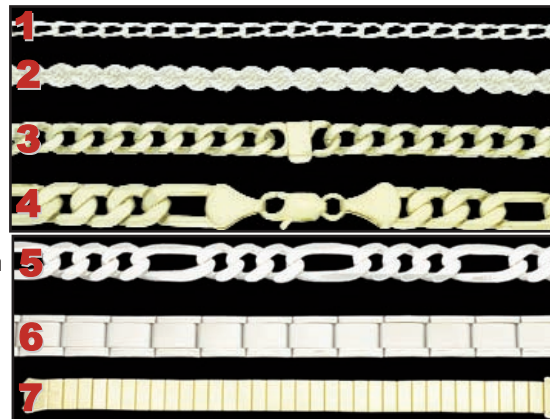

If logo wanted in red, **ADD \$1.00.**

Military Style Dog Tag

Includes 24" bead chain, silencer, choice of color and engraving on both sides. Longer chains available. Size with silencer: 1-1/4" x

2-1/8". Bead chain or Link chain, 24" or 27" available. **\$14.95**

Vinyl Wallet Card Item B

Engraved on both sides. Includes transparent card case.

\$11.95 (also available in heavy paper stock, same color & design, with case, filled out: **\$4.95**)

24" Necklace Chains

Most necklaces include chains but if you wish to purchase additional chains, or chains only, prices are:

1. Stainless Steel Link Chain (24" or 27") **\$4.00**
2. Ball-Bar Break-away Chain **\$2.00**
3. Bead Chain (Sterling Silver **\$13.50** - Stainless Steel **\$4.00** or Brass Plated Steel **\$4.00**)
4. Diamond Cut Silver Plated Rope Chain **\$13.50**
5. Silvertone Rope Chain **\$4.00**
6. Goldtone Rope Chain **\$4.00**
7. 24K Gold Plated Stainless Steel Link Chain .03 mils **\$9.00**
8. 24K Gold Plated Stainless Steel Link Chain .33 mils **\$22.00**

Bracelet Chains

Bracelet Chains are included with the bracelet plates and are cut to fit your wrist.

Most are heavily plated gold or silver. If you wish to purchase a

bracelet plate without chains (for beaded bracelets) call us for price or go to the beaded bracelets page of our website: www.oneida-medical-jewelry.com/bb.html