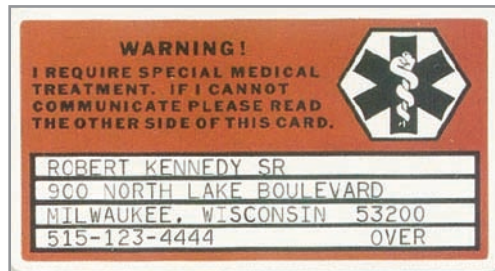

Child/Infant Vinyl Shoe Tags or Pin-On Tags

Brightly colored vinyl to attract attention. Can be engraved with about ten words.

\$6.95 or two for \$13.00

Gold Filled Charm

Logo is engraved on the front and left clear. Black disc on the back has white letters.

\$28.00

Metal Charm (Anodized Aluminum)

Logo engraved on the front and color filled in red. Red disc on the back

\$9.95 or two for \$18.00

Sterling Silver Charm

Logo is engraved on the front and left clear. White disc on the back has black letters. **\$28.00**

If logo wanted in red, **ADD \$1.00.**

Military Style Dog Tag

Includes 24" bead chain, silencer, choice of color and engraving on both sides. Longer chains available. Size with silencer: 1-1/4" x

2-1/8". Bead chain or Link chain, 24" or 27" available. **\$14.95**